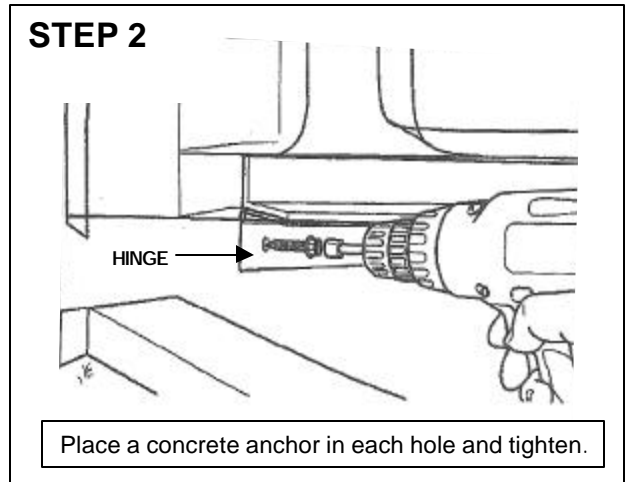

LIFELINE EGRESS WINDOW WELL COVER INSTALLATION INSTRUCTIONS

Can be installed with any Mar-flex Waterproofing and Basement Products Egress Window Wells.
If you have any questions, please contact Mar-flex at 1-800-498-1411.