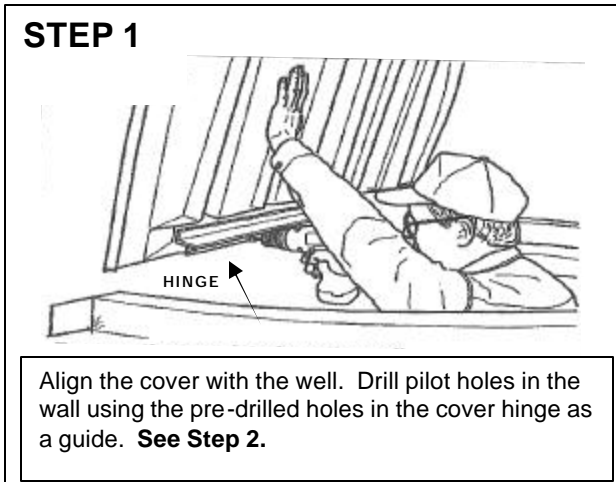

LIFELINE EGRESS WINDOW WELL COVER INSTALLATION INSTRUCTIONS

Can be installed with any Mar-flex Waterproofing and Basement Products Egress Window Wells.
If you have any questions, please contact Mar-flex at 1-800-498-1411.