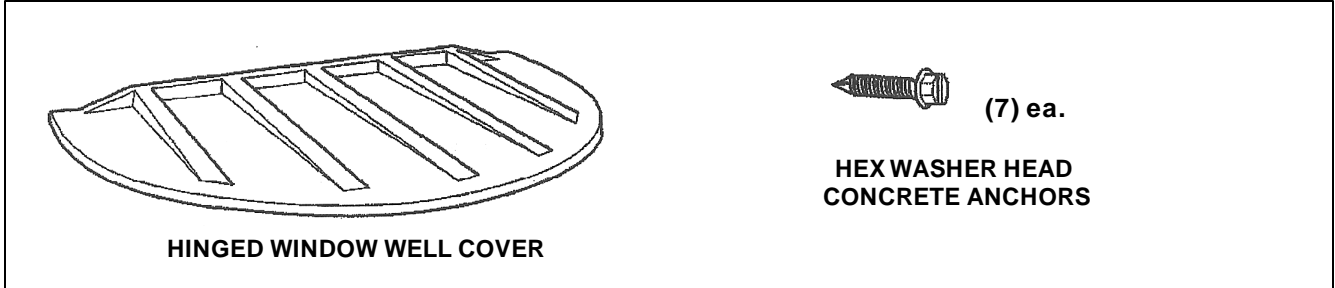

LIFELINE EGRESS WINDOW WELL COVER INSTALLATION INSTRUCTIONS

Can be installed with any Mar-flex Waterproofing and Basement Products Egress Window Wells.
If you have any questions, please contact Mar-flex at 1-800-498-1411.