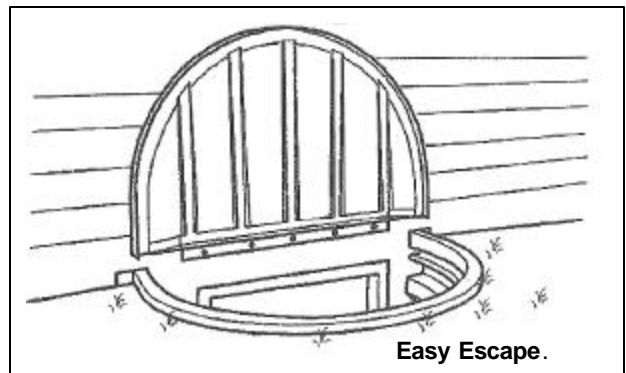

LIFELINE EGRESS WINDOW WELL COVER INSTALLATION INSTRUCTIONS

Can be installed with any Mar-flex Waterproofing and Basement Products Egress Window Wells.
If you have any questions, please contact Mar-flex at 1-800-498-1411.