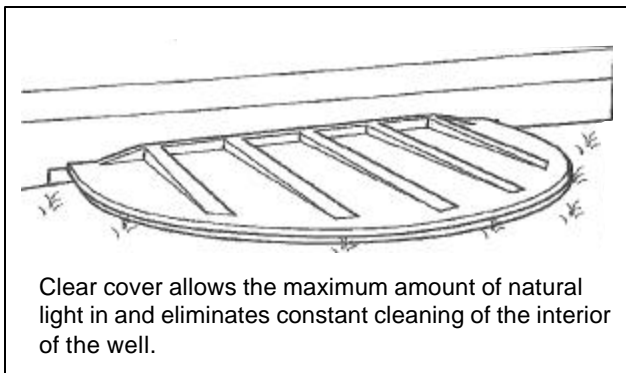

LIFELINE EGRESS WINDOW WELL COVER INSTALLATION INSTRUCTIONS

Can be installed with any Mar-flex Waterproofing and Basement Products Egress Window Wells.
If you have any questions, please contact Mar-flex at 1-800-498-1411.