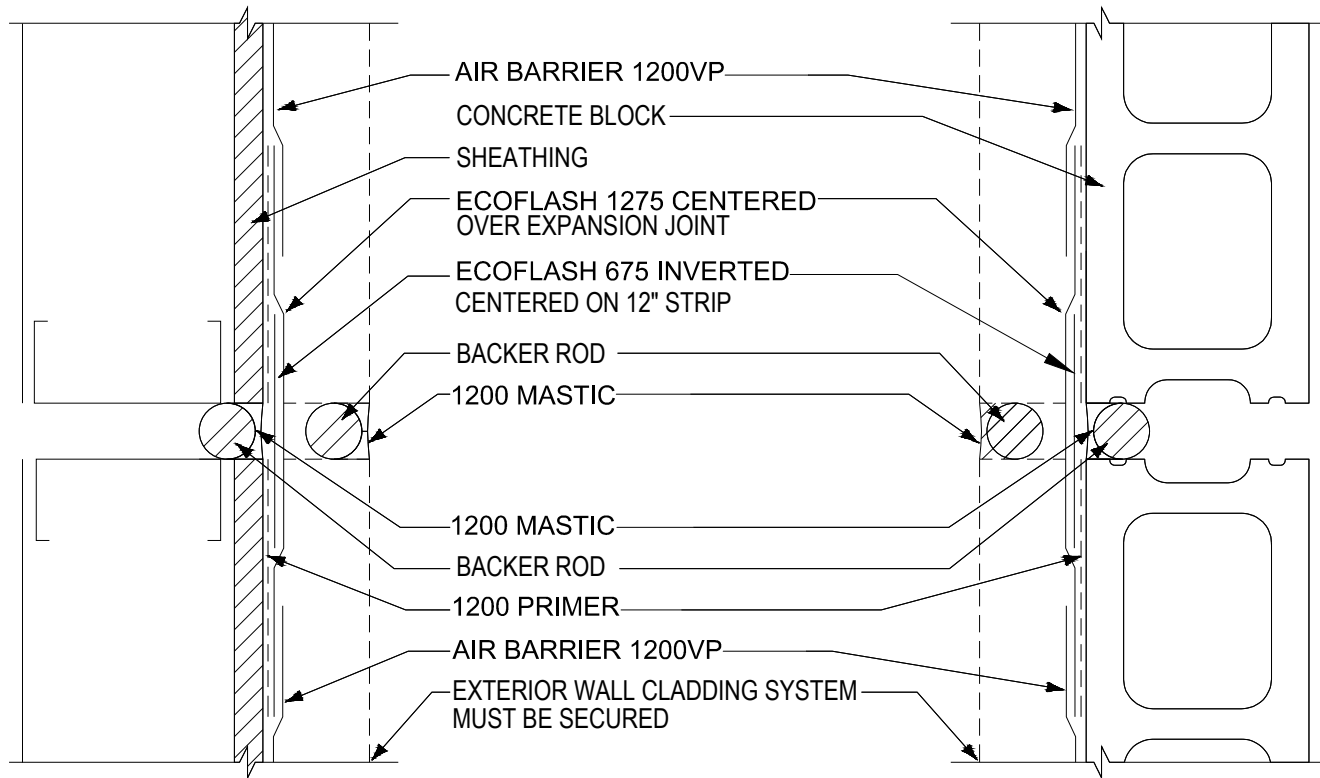

## AIR BARRIER EXPANSION JOINTS LESS THAN 1" WIDE

Mar-flex Waterproofing & Building Products  
500 Business Parkway  
Carlisle, OH 45005  
513-422-7285/800-498-1411  
www.mar-flex.com

AB-12/EJ1-