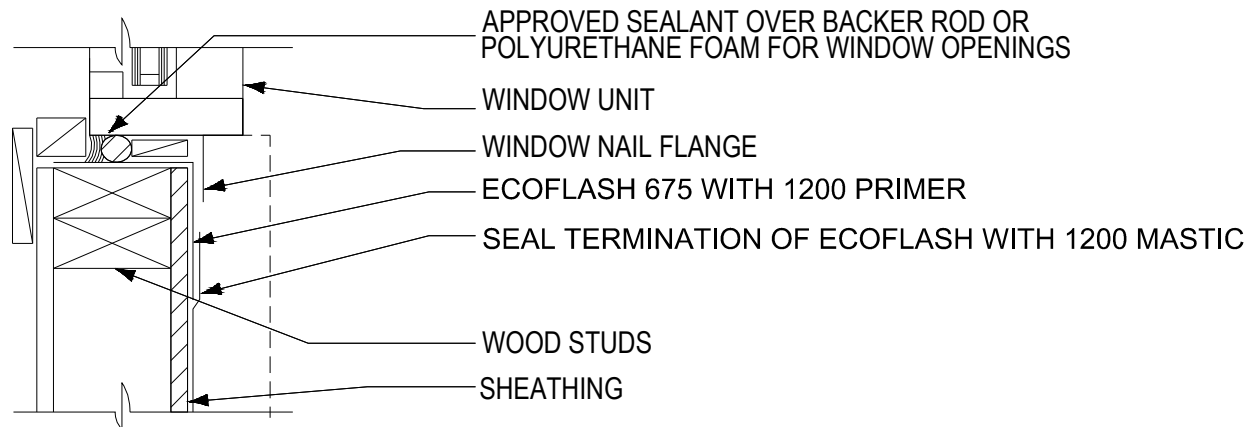

AIR BARRIER WOOD STUD AND SHEATHING WINDOW FLANGE DETAIL

Mar-flex Waterproofing & Building Products
500 Business Parkway
Carlisle, OH 45005
513-422-7285/800-498-1411
www.mar-flex.com

AB-12/WFD