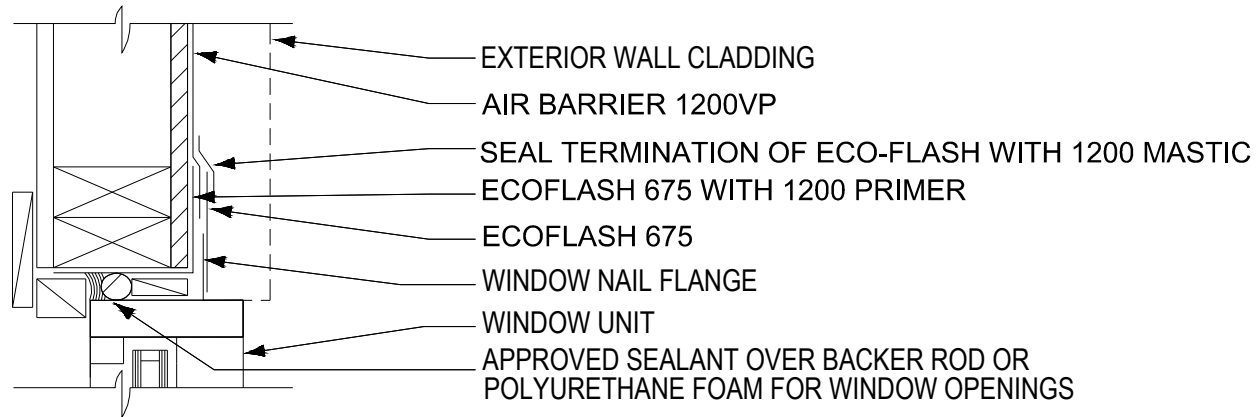

AIR BARRIER WOOD STUD AND SHEATHING WINDOW FLANGE DETAIL

Mar-flex Waterproofing & Building Products
500 Business Parkway
Carlisle, OH 45005
513-422-7285/800-498-1411
www.mar-flex.com

AB-12/WFD